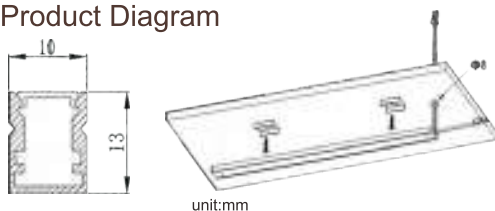

Product Diagram

Product parameters

Model	CBL-A1013-S1
Voltage(V)	DC12
Wattage (W/M)	8
Size (mm)	Length Customizable
LED	SMD2835
Colour Temp (K)	3000/4000/6000
Lumen Output(Lum/W)	100±5
Lamp Body Material	Aluminum 6063
Surface Oxidation	Silver
Lead Length (cm)	200
Installation Method	Buckle or 3M Adhesive Pasting
Service Life (hours)	35000
Retail Price (HKD/M)	$50 (excluding power supply)