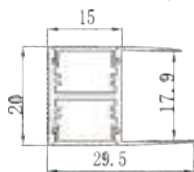

Product Diagram

unit:mm