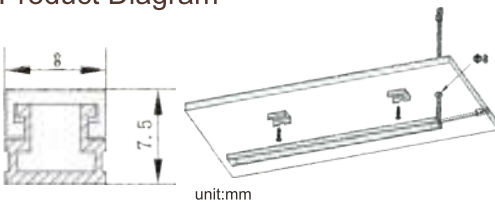

Product Diagram

Product parameters

Model	CBL-A0808-S1
Voltage(V)	DC12
Wattage (W/M)	8
Size (mm)	Length Customizable
LED	SMD2835
Colour Temp (K)	3000/4000/6000
Lumen Output(Lum/W)	100+5
Lamp Body Material	Aluminum 6063
Surface Oxidation	Silver/Black
Lead Length (cm)	200
Installation Method	Buckle or 3M Adhesive Pasting
Service Life (hours)	35000
Retail Price(HKD/M)	$50 (excluding power supply)