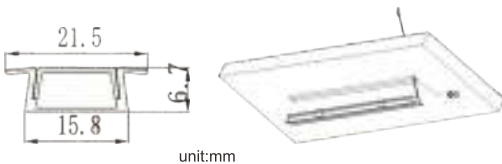

Product Diagram

Product parameters

Model	CBL-A2207-R1
Voltage(V)	DC12
Wattage (W/M)	12
Size (mm)	Slot 16.8*8 (Length Customizable)
LED	SMD2835
Colour Temp (K)	3000/4000/6000
Lumen Output(Lum/W)	100+5
Lamp Body Material	Aluminum 6063
Surface Oxidation	Silver
Lead Length (cm)	200
Installation Method	Slotted Embedded
Service Life (hours)	35000
Retail Price (HKD/M)	$68 (excluding power supply)
Built-in sensor	Hand Scanning Sensing/ Touch Sensing/Human Body Sensing

Application

Cabinets, wardrobes, wine cabinets, display cabinets, lockers and other furniture lighting.