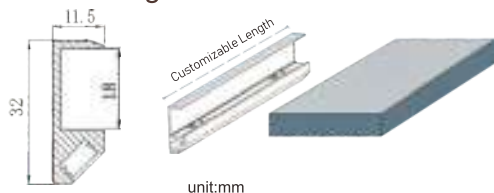

Product Diagram

Product parameters

Model	CBL-A1232-P1
Voltage (V)	DC12
Wattage (W/M)	8
Size (mm)	Length Customizable
LED	SMD2835
Colour Temp (K)	3000/4000/6000
Lumen Output(Lum/W)	100±5
Lamp Body Material	Aluminum 6063
Surface Oxidation	Black/Gold
Lead Length (cm)	200
Installation Method	Clip in 18mm layer board
Service Life (hours)	35000
Retail Price (HKD/M)	$76 (excluding power supply)