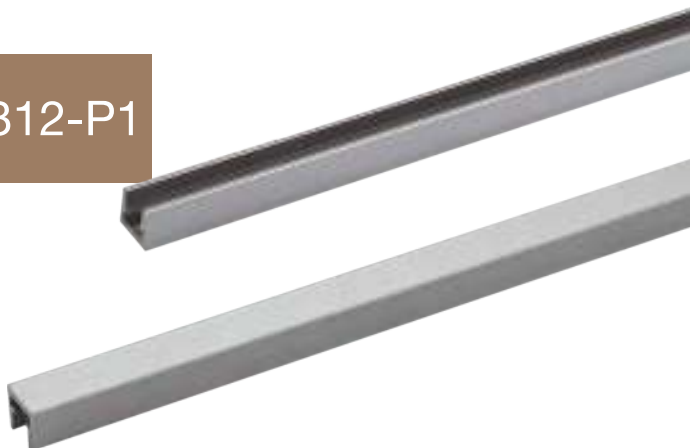

- 玻璃層板燈
GLASS SHELF LIGHTS
- 層板燈
LAMINATE LIGHTS
- 免拉手燈
FREE HANDLE LIGHTS

玻璃層板燈 / GLASS SHELF LIGHTS

CBL-A1312-P1

Product Feature

- Concealed snap into 6-8MM glass laminate.
- Transparent glass, high brightness.
- Aesthetic design, glass laminate highlights decorative effects.