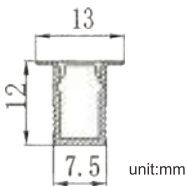

Product Diagram

Product parameters

Model	CBL-A1312-R1
Voltage(V)	DC12
Wattage (W/M)	8
Size (mm)	Slot 8.5*13 (Length Customizable)
LED	SMD2835
Colour Temp (K)	3000/4000/6000
Lumen Output(Lum/W)	100±5
Lamp Body Material	Aluminum 6063
Surface Oxidation	Silver
Lead Length (cm)	200
Installation Method	Slotted Embedded
Service Life (hours)	35000
Retail Price (HKD/M)	$50 (excluding power supply)

Application

Cabinets, wardrobes, wine cabinets, display cabinets, lockers and other furniture lighting.