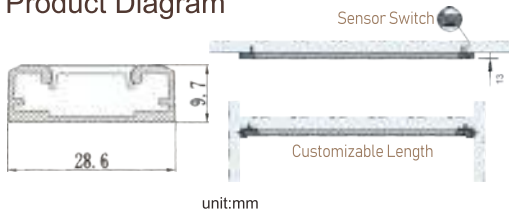

Product Diagram

Product parameters

Model	CBL-A2910-S1
Voltage(V)	DC12
Wattage (W/M)	8
Size (mm)	Length Customizable
LED	SMD2835
Colour Temp (K)	3000/4000/6000
Lumen Output(Lum/W)	100*5
Lamp Body Material	Aluminum 6063
Surface Oxidation	Silver
Lead Length (cm)	200
Installation Method	Buckle or 3M Adhesive Pasting
Service Life (hours)	35000
Retail Price (HKD/M)	\$95 (excluding power supply)
Built-in sensor	Hand Scanning Sensing