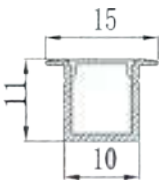

Product Diagram

unit:mm