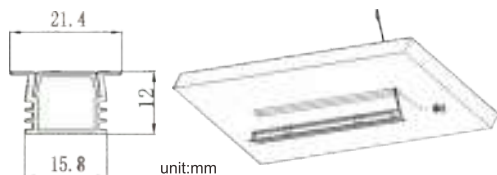

Product Diagram