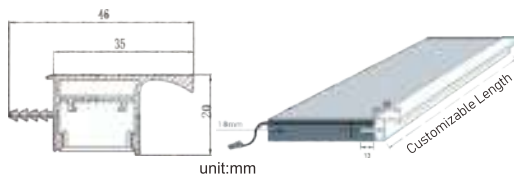

Product Diagram

Product parameters

Model	CBL-A4620-P1
Voltage(V)	DC12
Wattage (W/M)	8
Size (mm)	Length Customizable
LED	SMD2835
Colour Temp (K)	3000/4000/6000
Lumen Output(Lum/W)	100±5
Lamp Body Material	Aluminum 6063
Surface Oxidation	Silver
Lead Length (cm)	200
Installation Method	Slotted, Embedded Installation
Service Life (hours)	35000
Retail Price (HKD/M)	$118 (excluding power supply)
Built-in sensor	Hand Scanning Sensing / Touch Sensing / Human Body Sensing