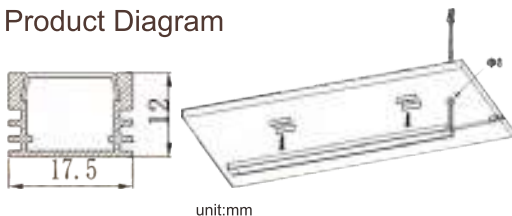

Product Diagram

Product parameters

Model	CBL-A1812-S1
Voltage(V)	DC12
Wattage (W/M)	12
Size (mm)	Length Customizable
LED	SMD2835
Colour Temp (K)	3000/4000/6000
Lumen Output(Lum/W)	100±5
Lamp Body Material	Aluminum 6063
Surface Oxidation	Silver
Lead Length (cm)	200
Installation Method	Buckle or 3M Adhesive Pasting
Service Life (hours)	35000
Retail Price (HKD/M)	$68 (excluding power supply)
Built-in sensor	Hand Scanning Sensing / Touch Sensing/ Human Body Sensing