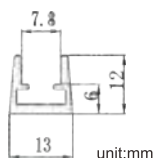

Product Diagram

Product parameters

Model	CBL-A1312-P1
Voltage (V)	DC12
Wattage (W/M)	8
Size (mm)	11 (Length Customizable)
LED	SMD2835
Colour Temp (K)	3000/4000/6000
Lumen Output (Lum/W)	100±5
Lamp Body Material	Aluminum 6063
Surface Oxidation	Silver
Lead Length (cm)	200
Installation Method	Clamp in 6-8mm Glass
Service Life (hours)	35000
Retail Price (HKD/M)	$50 (excluding power supply)