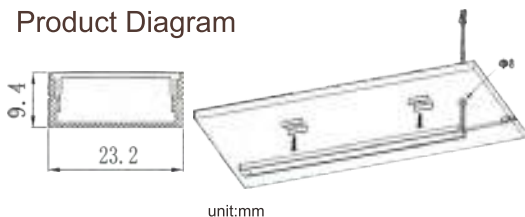

Product Diagram

Product parameters

Model	CBL-A2309-S1
Voltage(V)	DC12
Wattage (W/M)	16
Size (mm)	Length Customizable
LED	SMD2835
Colour Temp (K)	3000/4000/6000
Lumen Output(Lum/W)	100±5
Lamp Body Material	Aluminum 6063
Surface Oxidation	Silver
Lead Length (cm)	200
Installation Method	Buckle or 3M Adhesive Pasting
Service Life (hours)	35000
Retail Price (HKD/M)	$95 (excluding power supply)
Built-in sensor	Hand Scanning Sensing / Touch Sensing/ Human Body Sensing