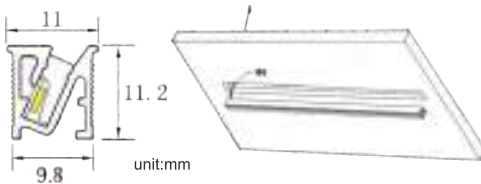

Product Feature

- Silicone lampshade, uniform astigmatism.
- The lamp body is small and exquisite , mini embedded.
- Side light , soft light , bright without spot.

Product Diagram

Product parameters

Model	CBL-A0609-R1
Voltage(V)	DC12
Wattage (W/M)	8
Size (mm)	Slot 6 * 9(Length Customizable)
LED	SMD2835
Colour Temp (K)	3000/4000/6000
Lumen Output(Lum/W)	100*5
Lamp Body Material	Aluminum 6063
Surface Oxidation	Steel Gray
Lead Length (cm)	200
Installation Method	Slotted Embedded
Service Life (hours)	35000
Retail Price (HKD/M)	\$50 (excluding power supply)

Application

Cabinets, wardrobes, wine cabinets, display cabinets, lockers and other furniture lighting.

CBL-A1111-R1

Product Feature

- Silicone lampshade, uniform astigmatism.
- The lamp body is small and urgent, mini embedded.
- Side light, soft light, bright without spot

Product Diagram

Product parameters

Model	CBL-A1111-R1
Voltage(V)	DC12
Wattage (W/M)	6
Size (mm)	Slot 10 * 11 (Length Customizable)
LED	SMD2835
Colour Temp (K)	3000/4000/6000
Lumen Output (Lum/W)	100*5
Lamp Body Material	Aluminum 6063
Surface Oxidation	Steel Gray
Lead Length (cm)	200
Installation Method	Clamp in 6-8mm Glass
Service Life (hours)	35000
Retail Price (HKD/M)	\$66 (excluding power supply)