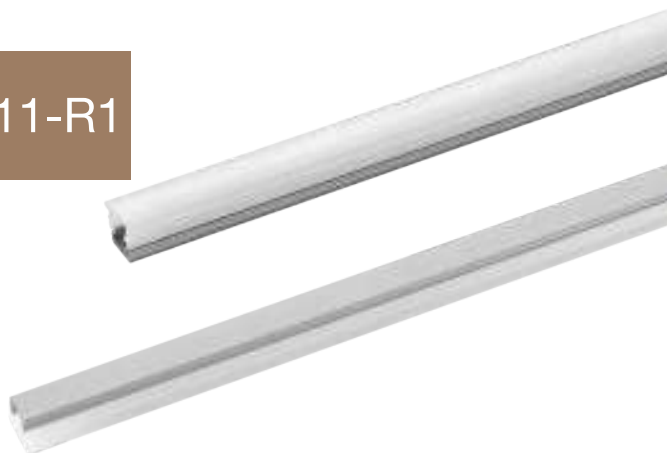

CBL-A1411-R1

Product Feature

- The concealment of the light source is strong, without the sense of lamp beads.
- High transparency, non dazzling, natural color, and uniform light.
- The top of the lampshade has no spots, and the wall thickness is evenly distributed, meeting your pursuit of perfect lampshade.