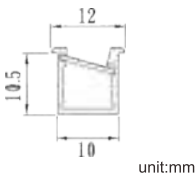

Product Diagram

Product parameters

Model	CBL-A1211-R1
Voltage(V)	DC12
Wattage (W/M)	12
Size (mm)	Slot 10*10.5(Length Customizable)
LED	SMD2835
Colour Temp (K)	3000/4000/6000
Lumen Output(Lum/W)	100±5
Lamp Body Material	Aluminum 6063
Surface Oxidation	Grey
Lead Length (cm)	200
Installation Method	Slotted Embedded
Service Life(hours)	35000
Retail Price (HKD/M)	$50 (excluding power supply)

Application

Cabinets, wardrobes, wine cabinets, display cabinets, lockers and other furniture lighting.