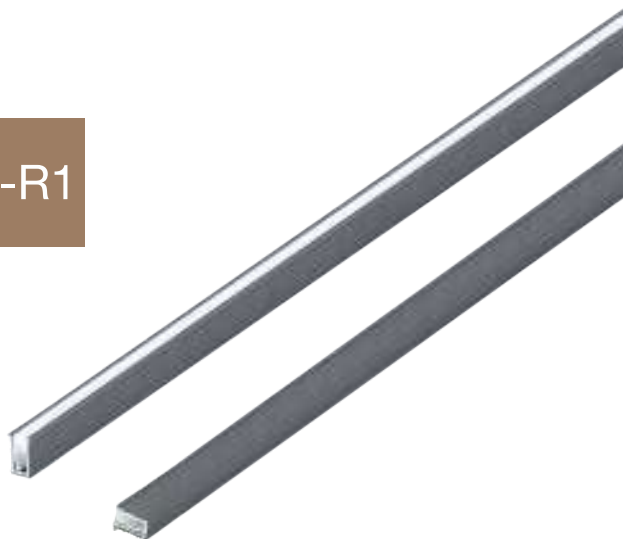

Product Feature

- Silicone lampshade, uniform astigmatism.
- The lamp body is small and exquisite , mini embedded.
- Side light , soft light , bright without spot.

Product Diagram

Product parameters

Model	CBL-A0609-R1
Voltage(V)	DC12
Wattage (W/M)	8
Size (mm)	Slot 6 * 9(Length Customizable)
LED	SMD2835
Colour Temp (K)	3000/4000/6000
Lumen Output(Lum/W)	100*5
Lamp Body Material	Aluminum 6063
Surface Oxidation	Steel Gray
Lead Length (cm)	200
Installation Method	Slotted Embedded
Service Life (hours)	35000
Retail Price (HKD/M)	\$50 (excluding power supply)