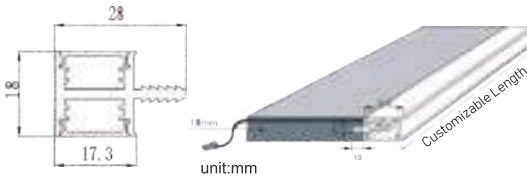

Product Diagram

Product parameters

Model	JK-C2818L
Voltage (V)	DC12
Wattage (W/M)	16
Size (mm)	Length Customizable
LED	SMD2835
Colour Temp (K)	3000/4000/6000
Lumen Output (Lum/W)	100+5
Lamp Body Material	Aluminum 6063
Surface Oxidation	Silver
Lead Length (cm)	200
Installation Method	Slotted, Embedded Installation
Service Life (hours)	35000
Retail Price (HKD/M)	$99 (excluding power supply)
Built-in sensor	Hand Scanning Sensing / Touch Sensing / Human Body Sensing

Application

Cabinets, wardrobes, wine cabinets, display cabinets, lockers and other furniture lighting.