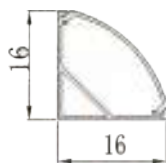

Product Diagram