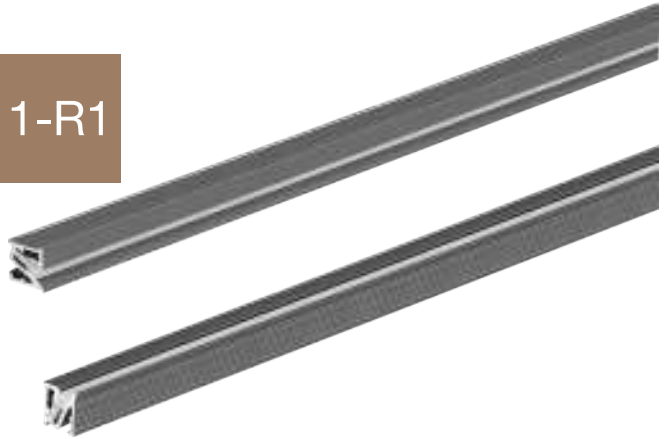

Product Feature

- Silicone lampshade, uniform astigmatism.
- The lamp body is small and exquisite , mini embedded.
- Side light , soft light , bright without spot.

Product Diagram

Product parameters

Model	CBL-A0609-R1
Voltage(V)	DC12
Wattage (W/M)	8
Size (mm)	Slot 6 * 9(Length Customizable)
LED	SMD2835
Colour Temp (K)	3000/4000/6000
Lumen Output(Lum/W)	100*5
Lamp Body Material	Aluminum 6063
Surface Oxidation	Steel Gray
Lead Length (cm)	200
Installation Method	Slotted Embedded
Service Life (hours)	35000
Retail Price (HKD/M)	\$50 (excluding power supply)

Application

Cabinets, wardrobes, wine cabinets, display cabinets, lockers and other furniture lighting.

CBL-A1111-R1

Product Feature

- Silicone lampshade, uniform astigmatism.
- The lamp body is small and urgent, mini embedded.
- Side light, soft light, bright without spot

Product Diagram

Product parameters

Model	CBL-A1111-R1
Voltage(V)	DC12
Wattage (W/M)	6
Size (mm)	Slot 10 * 11 (Length Customizable)
LED	SMD2835
Colour Temp (K)	3000/4000/6000
Lumen Output (Lum/W)	100*5
Lamp Body Material	Aluminum 6063
Surface Oxidation	Steel Gray
Lead Length (cm)	200
Installation Method	Clamp in 6-8mm Glass
Service Life (hours)	35000
Retail Price (HKD/M)	\$66 (excluding power supply)