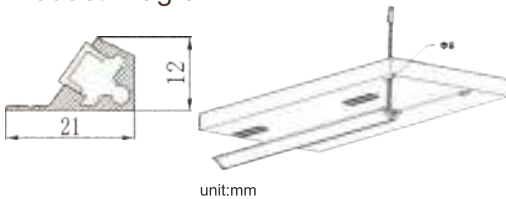

Product Diagram

Product parameters

Model	CBL-A2112-S1
Voltage(V)	DC12
Wattage (W/M)	8
Size (mm)	Length Customizable
LED	SMD2835
Colour Temp (K)	3000/4000/6000
Lumen Output(Lum/W)	100*5
Lamp Body Material	Aluminum 6063
Surface Oxidation	Silver
Lead Length (cm)	200
Installation Method	Buckle or 3M Adhesive Pasting
Service Life (hours)	35000
Retail Price (HKD/M)	$50 (excluding power supply)