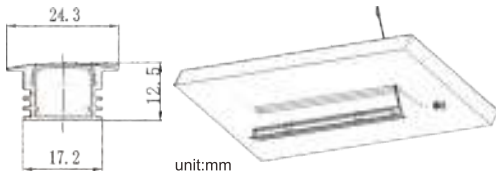

Product Diagram