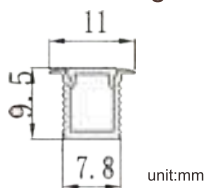

Product Diagram