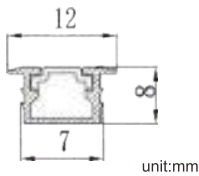

Product Diagram