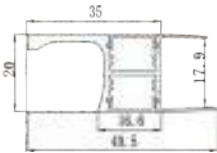

Product Diagram

unit:mm