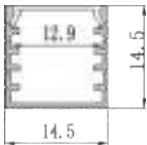

Product Diagram

Product parameters

Model	CBL-A1515-S1
Voltage(V)	DC12
Wattage (W/M)	12
Size (mm)	Length Customizable
LED	SMD2835
Colour Temp (K)	3000/4000/6000
Lumen Output(Lum/W)	100+5
Lamp Body Material	Aluminum 6063
Surface Oxidation	Silver/Black
Lead Length (cm)	200
Installation Method	Buckle or 3M Adhesive Pasting
Service Life (hours)	35000
Retail Price (HKD/M)	$68 (excluding power supply)
Built-in sensor	Hand Scanning Sensing/ Touch Sensing/ Human Body Sensing

Application

Cabinets, wardrobes, wine cabinets, display cabinets, lockers and other furniture lighting.