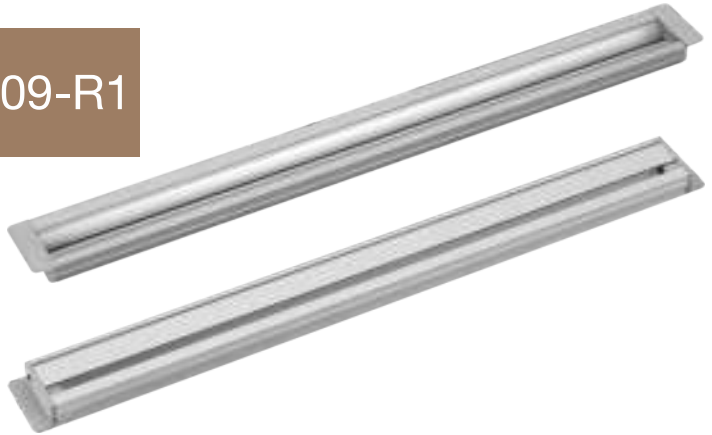

CBL-A2309-R1

Product Feature

- Easy installation, can adjust the lighting angle as the installation environment changes.
- 45 degree polarized lampshade, scientifically designed without glare.
- Embedded hidden oblique light without dazzling.