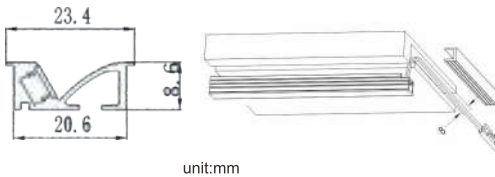

Product Diagram