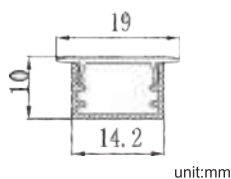

Product Diagram