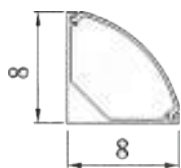

Product Diagram

unit:mm