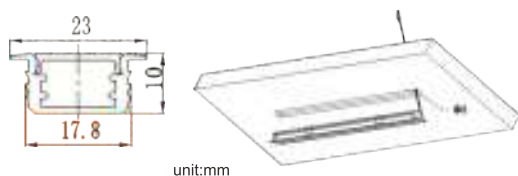

Product Diagram