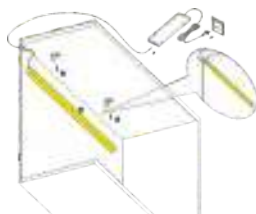

CBL-A1616-S1

Product Feature

- V-shaped wall with 180 degree angle insertion and 90 degree angle illumination.
- Easy to install, long service life, sturdy and durable.
- Green and environmentally friendly lighting source that does not produce harmful ultraviolet light.

Product Diagram

unit:mm

Product parameters

Model	JK-C1616F
Voltage(V)	DC12
Wattage (W/M)	8
Size (mm)	Length Customizable
LED	SMD2835
Colour Temp (K)	3000/4000/6000
Lumen Output(Lum/W)	100±5
Lamp Body Material	Aluminum 6063
Surface Oxidation	Silver
Lead Length (cm)	200
Installation Method	Buckle or 3M Adhesive Pasting
Service Life (hours)	35000
Retail Price (HKD/M)	$50 (excluding power supply)

Application

Cabinets, wardrobes, wine cabinets, display cabinets, lockers and other furniture lighting.