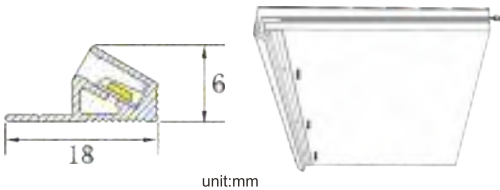

Product Diagram

Product parameters

Model	CBL-A1806-S1
Voltage(V)	DC12
Wattage (W/M)	6
Size (mm)	Length Customizable
LED	SMD2835
Colour Temp (K)	3000/4000/6000
Lumen Output(Lum/W)	100+5
Lamp Body Material	Aluminum 6063
Surface Oxidation	Gray
Lead Length (cm)	200
Installation Method	Buckle or 3M Adhesive Pasting
Service Life (hours)	35000
Retail Price (HKD/M)	$66 (excluding power supply)