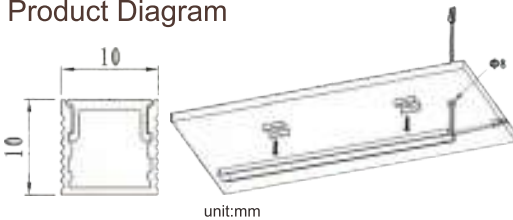

Product Diagram

Product parameters

Model	CBL-A1010-S1
Voltage(V)	DC12
Wattage (W/M)	6
Size (mm)	Length Customizable
LED	SMD2835
Colour Temp (K)	3000/4000/6000
Lumen Output(Lum/W)	100*5
Lamp Body Material	Aluminum 6063
Surface Oxidation	Silver
Lead Length (cm)	200
Installation Method	Buckle or 3M Adhesive Pasting
Service Life (hours)	35000
Retail Price (HKD/M)	$50 (excluding power supply)