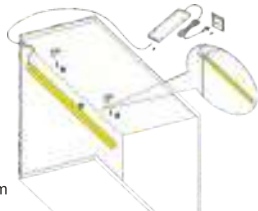

Product parameters

Model	CBL-A0808-S2
Voltage(V)	DC12
Wattage (W/M)	8
Size (mm)	Length Customizable
LED	SMD2835
Colour Temp (K)	3000/4000/6000
Lumen Output(Lum/W)	100±5
Lamp Body Material	Aluminum 6063
Surface Oxidation	Silver
Lead Length (cm)	200
Installation Method	Buckle or 3M Adhesive Pasting
Service Life (hours)	35000
Retail Price (HKD/M)	$50 (excluding power supply)

Application

Cabinets, wardrobes, wine cabinets, display cabinets, lockers and other furniture lighting.