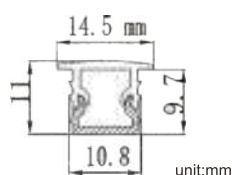

Product Diagram

Product parameters

Model	CBL-A1111-R1
Voltage(V)	DC12
Wattage (W/M)	6
Size (mm)	Slot 10 * 11 (Length Customizable)
LED	SMD2835
Colour Temp (K)	3000/4000/6000
Lumen Output (Lum/W)	100*5
Lamp Body Material	Aluminum 6063
Surface Oxidation	Steel Gray
Lead Length (cm)	200
Installation Method	Clamp in 6-8mm Glass
Service Life (hours)	35000
Retail Price (HKD/M)	\$66 (excluding power supply)

Product Diagram

Product parameters

Model	CBL-A1411-R1
Voltage(V)	DC12
Wattage (W/M)	8
Size (mm)	Slot 11.8*11 (Length Customizable)
LED	SMD2835
Colour Temp (K)	3000/4000/6000
Lumen Output(Lum/W)	100±5
Lamp Body Material	Aluminum 6063
Surface Oxidation	Silver
Lead Length (cm)	200
Installation Method	Slotted Embedded
Service Life(hours)	35000
Retail Price (HKD/M)	\$50 (excluding power supply)