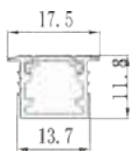

Product Diagram

unit:mm