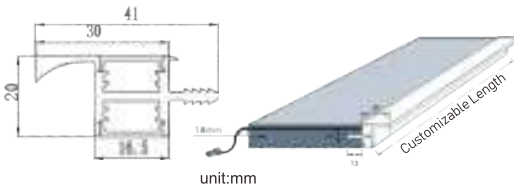

Product Diagram

Product parameters

Model	CBL-A4120-P1
Voltage(V)	DC12
Wattage (W/M)	16
Size (mm)	Length Customizable
LED	SMD2835
Colour Temp (K)	3000/4000/6000
Lumen Output(Lum/W)	100*5
Lamp Body Material	Aluminum 6063
Surface Oxidation	Silver/Black/Bronze
Lead Length (cm)	200
Installation Method	Slotted, Embedded Installation
Service Life (hours)	35000
Retail Price (HKD/M)	$118 (excluding power supply)
Built-in sensor	Hand Scanning Sensing / Touch Sensing / Human Body Sensing

Application

Cabinets, wardrobes, wine cabinets, display cabinets, lockers and other furniture lighting.