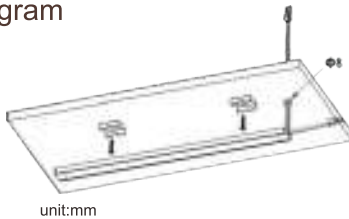

Product Diagram

Product parameters

Model	CBL-A1515-S1
Voltage(V)	DC12
Wattage (W/M)	12
Size (mm)	Length Customizable
LED	SMD2835
Colour Temp (K)	3000/4000/6000
Lumen Output(Lum/W)	100+5
Lamp Body Material	Aluminum 6063
Surface Oxidation	Silver/Black
Lead Length (cm)	200
Installation Method	Buckle or 3M Adhesive Pasting
Service Life (hours)	35000
Retail Price (HKD/M)	$68 (excluding power supply)
Built-in sensor	Hand Scanning Sensing/ Touch Sensing/ Human Body Sensing

Application

Cabinets, wardrobes, wine cabinets, display cabinets, lockers and other furniture lighting.