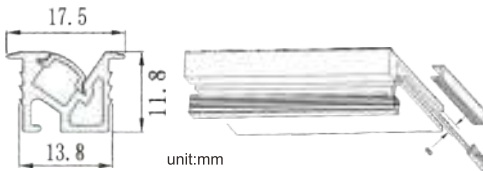

Product Diagram