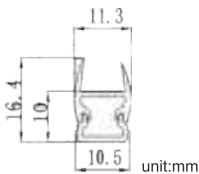

Product Diagram

Product parameters

Model	CBL-A1116-P1
Voltage(V)	DC12
Wattage (W/M)	8
Size (mm)	11(Length Customizable)
LED	SMD2835
Colour Temp (K)	3000/4000/6000
Lumen Output (Lum/W)	100±5
Lamp Body Material	Aluminum 6063
Surface Oxidation	Silver
Lead Length (cm)	200
Installation Method	Clamp in 6-8mm Glass
Service Life (hours)	35000
Retail Price(HKD/M)	\$50 (excluding power supply)